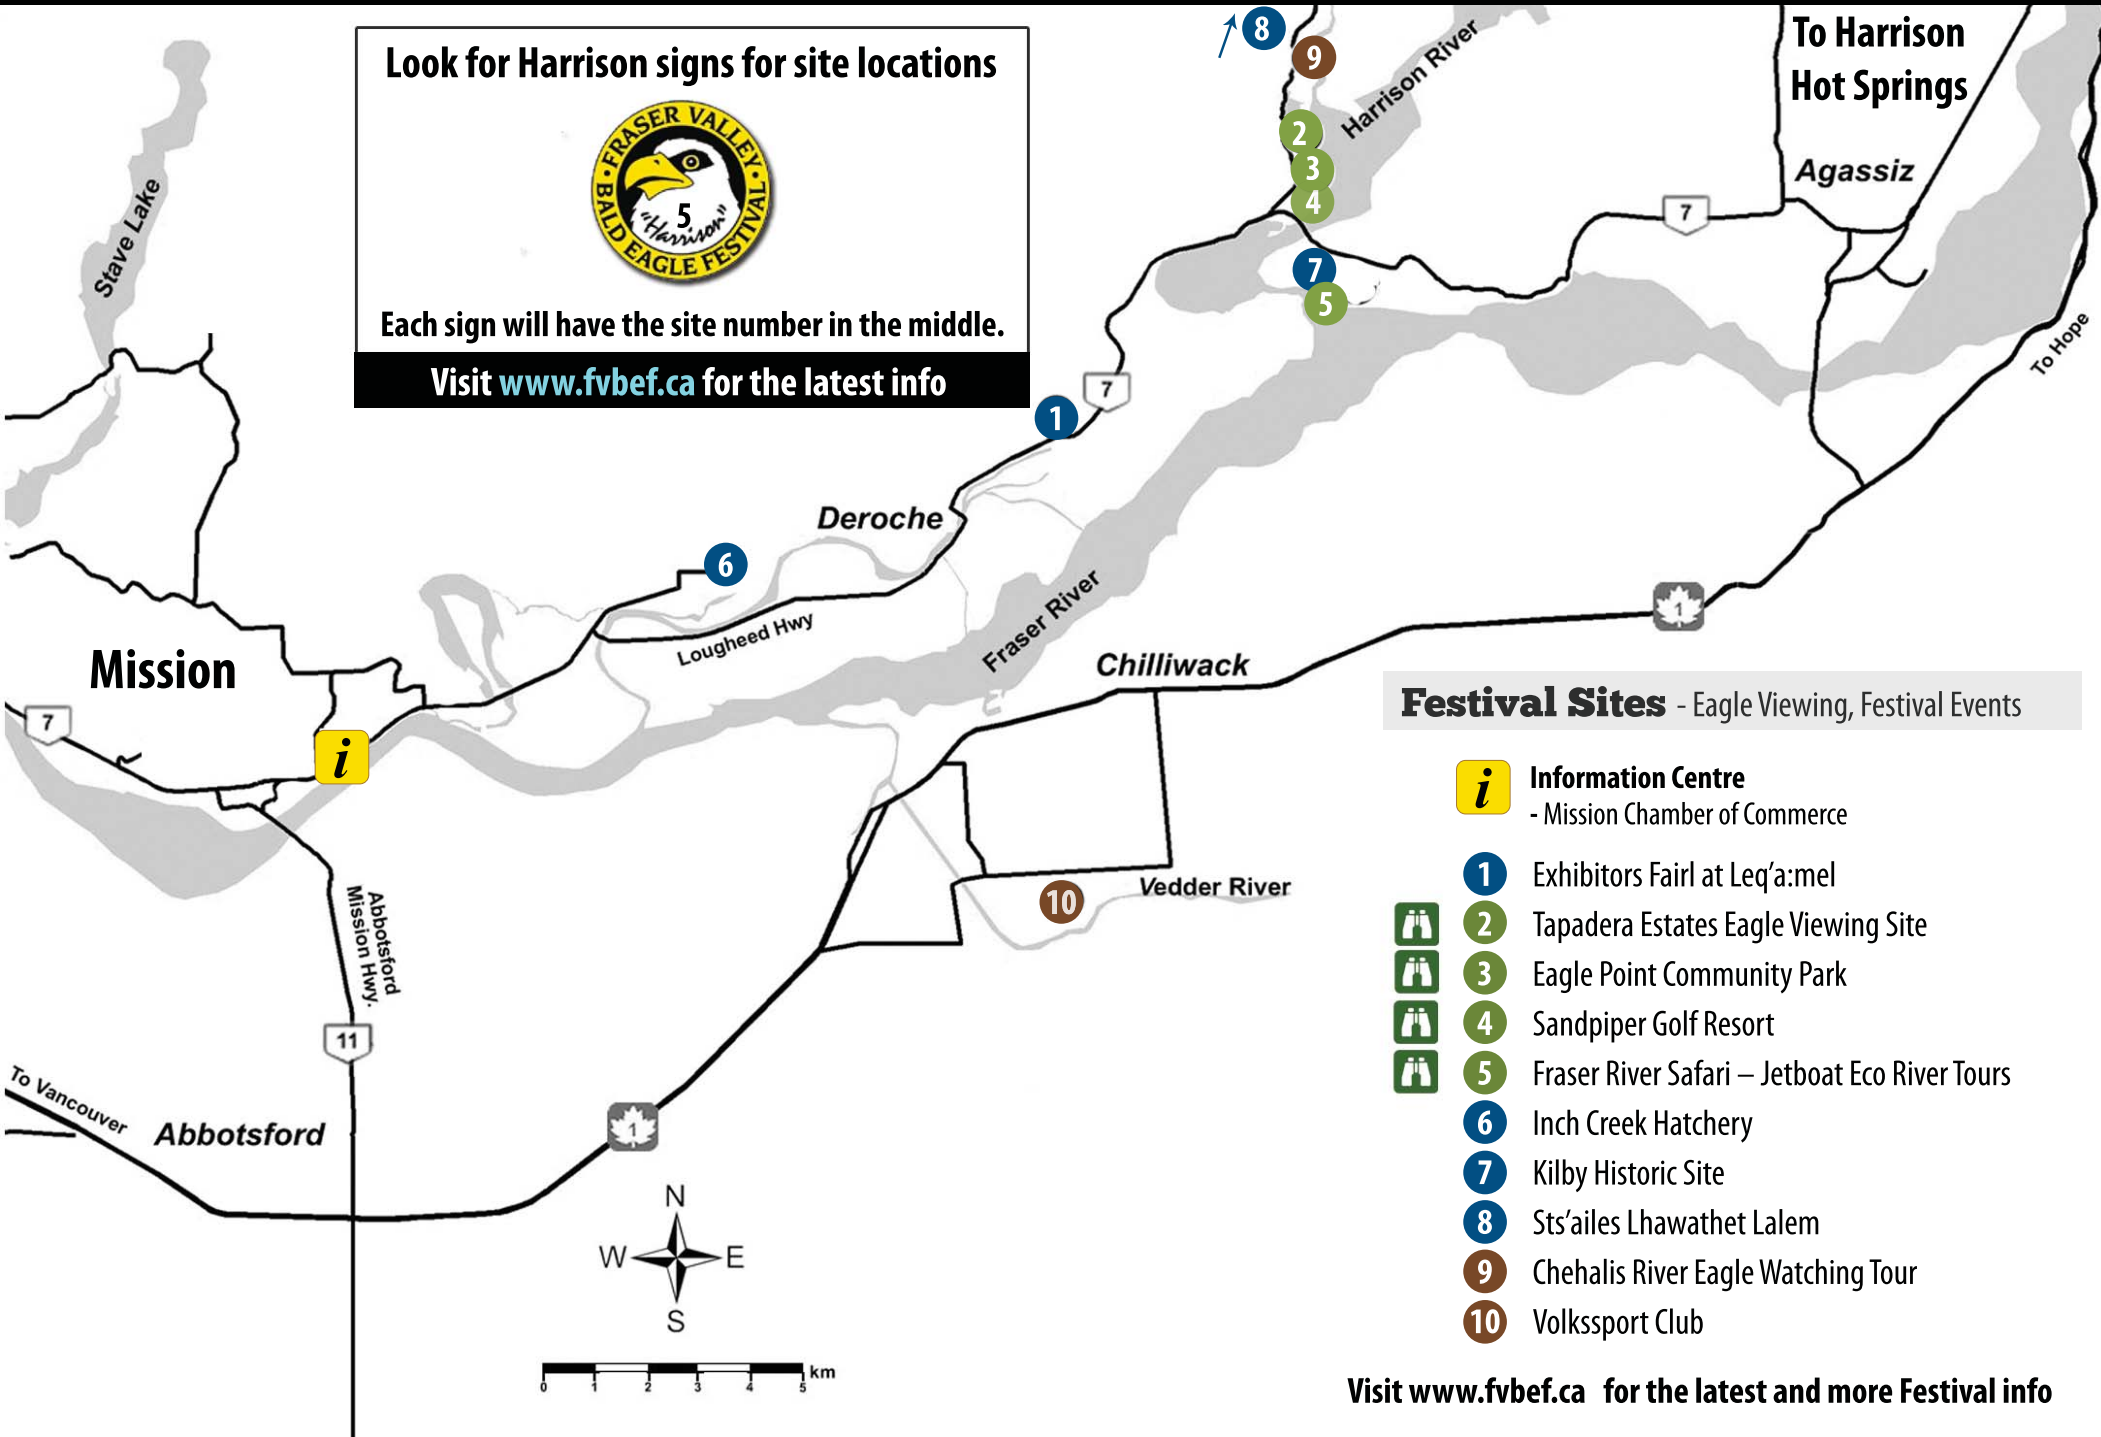

Look for Harrison signs for site locations

Each sign will have the site number in the middle.

Visit www.fvbef.ca for the latest info

Festival Sites - Eagle Viewing, Festival Events

- i** Information Centre
- Mission Chamber of Commerce
- 1** Exhibitors Fair at Leq'a:mel
- 2** Tapadera Estates Eagle Viewing Site
- 3** Eagle Point Community Park
- 4** Sandpiper Golf Resort
- 5** Fraser River Safari – Jetboat Eco River Tours
- 6** Inch Creek Hatchery
- 7** Kilby Historic Site
- 8** Sts'ailes Lhawathet Lalem
- 9** Chehalis River Eagle Watching Tour
- 10** Volkssport Club

Visit www.fvbef.ca for the latest and more Festival info